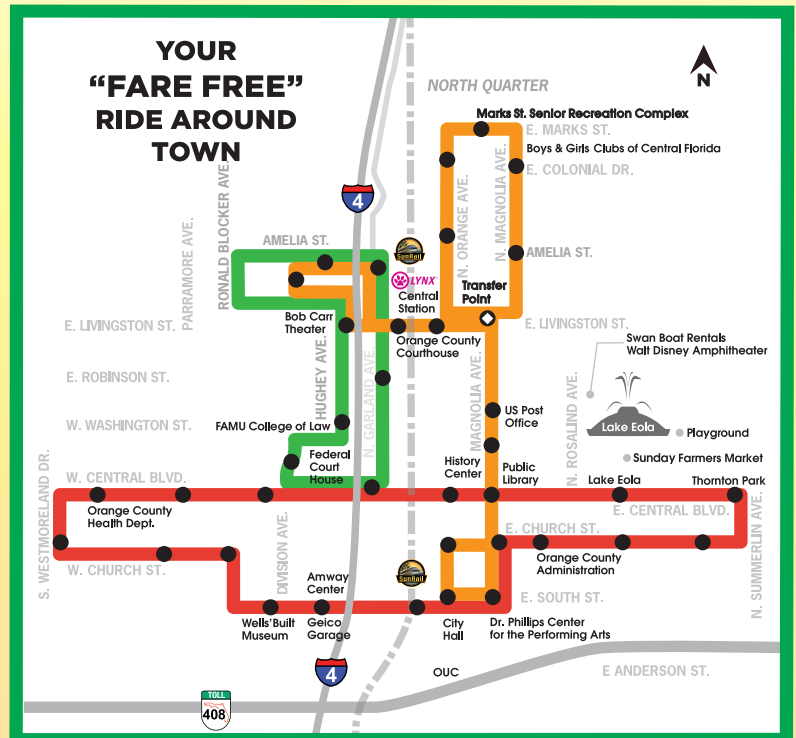

Lime Line FRESHLY

SQUEEZED

STARTING JANUARY 24, 2016!

parramore

CREATIVE VILLAGE
TO FEDERAL COURHOUSE

FARE-FREE CIRCULATOR SERVING THE FOLLOWING DESTINATIONS:

- Orange County Public Schools
- CentroPlex Garage
- Bob Carr Theatre
- FAMU College of Law
- U.S. District Court
- Orlando Police Department
- LYNX Central Station & Administration Bldg.
- Connections to LYMMO Orange – Downtown Line at Garland Ave. & Amelia St.
- Connections to LYMMO Grapefruit Line at Central Blvd. & Garland Ave.

SERVICE HOURS ARE AS FOLLOWS:

Monday – Thursday _____ 6:00 a.m. – 10:45 p.m.

Friday _____ 6:00 a.m. – 12:00 a.m.

Saturday _____ 10:00 a.m. – 12:00 a.m.

Sunday/Holiday _____ 10:00 a.m. – 10:45 p.m.

10 minute frequency offered Monday – Friday 7:00 a.m. to 6:00 p.m. All other times offer 15 minute service.

Beginning Jan 24 the LYMMO Orange line will operate as 2 separate routes, North Quarter and Downtown. Transfers to either line can be made at the Orange County Courthouse. Check the bus destination sign for directions.